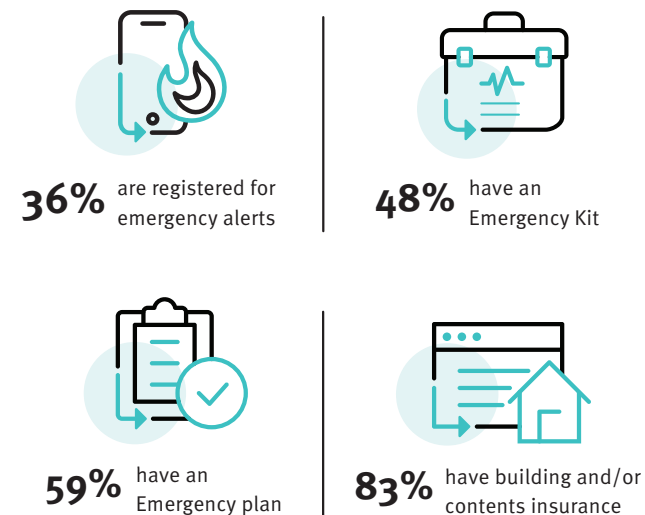

DISASTER PREPAREDNESS IN SOUTH EAST QUEENSLAND COMMUNITIES

South East Queensland communities rank their disaster risks

Scale of 1 to 10 (0 is unlikely and 10 is extremely likely)

2020 DISASTER PREPAREDNESS INDEX

ABOUT SOUTH EAST QUEENSLAND

Communities in South East Queensland were asked to rank their disaster risks and identify what steps they have taken to prepare ahead of disasters.

The region spans the following 12 local government areas:

- Brisbane
- Gold Coast
- Ipswich
- Lockyer Valley
- Logan
- Moreton Bay
- Noosa
- Redland
- Scenic Rim
- Somerset
- Sunshine Coast
- Toowoomba

3 STEPS TO GET READY

Did you know?

Developing a household emergency plan on the Get Ready Queensland website takes 10 minutes and provides a central family document for emergency contacts and an evacuation plan (including a plan for family pets).