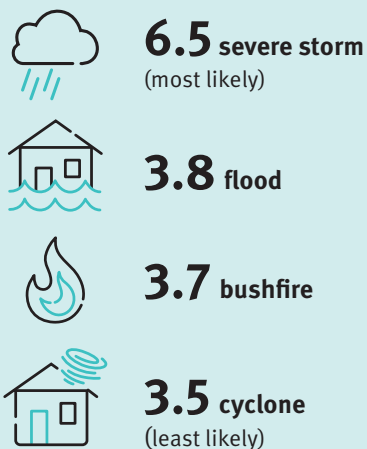

DISASTER PREPAREDNESS IN SOUTH EAST QUEENSLAND COMMUNITIES

South East Queensland communities rank their disaster risks

Scale of 1 to 10 (0 is unlikely and 10 is extremely likely)

2020 DISASTER PREPAREDNESS INDEX

ABOUT SOUTH EAST QUEENSLAND

Communities in South East Queensland were asked to rank their disaster risks and identify what steps they have taken to prepare ahead of disasters.

The region spans the following 12 local government areas: