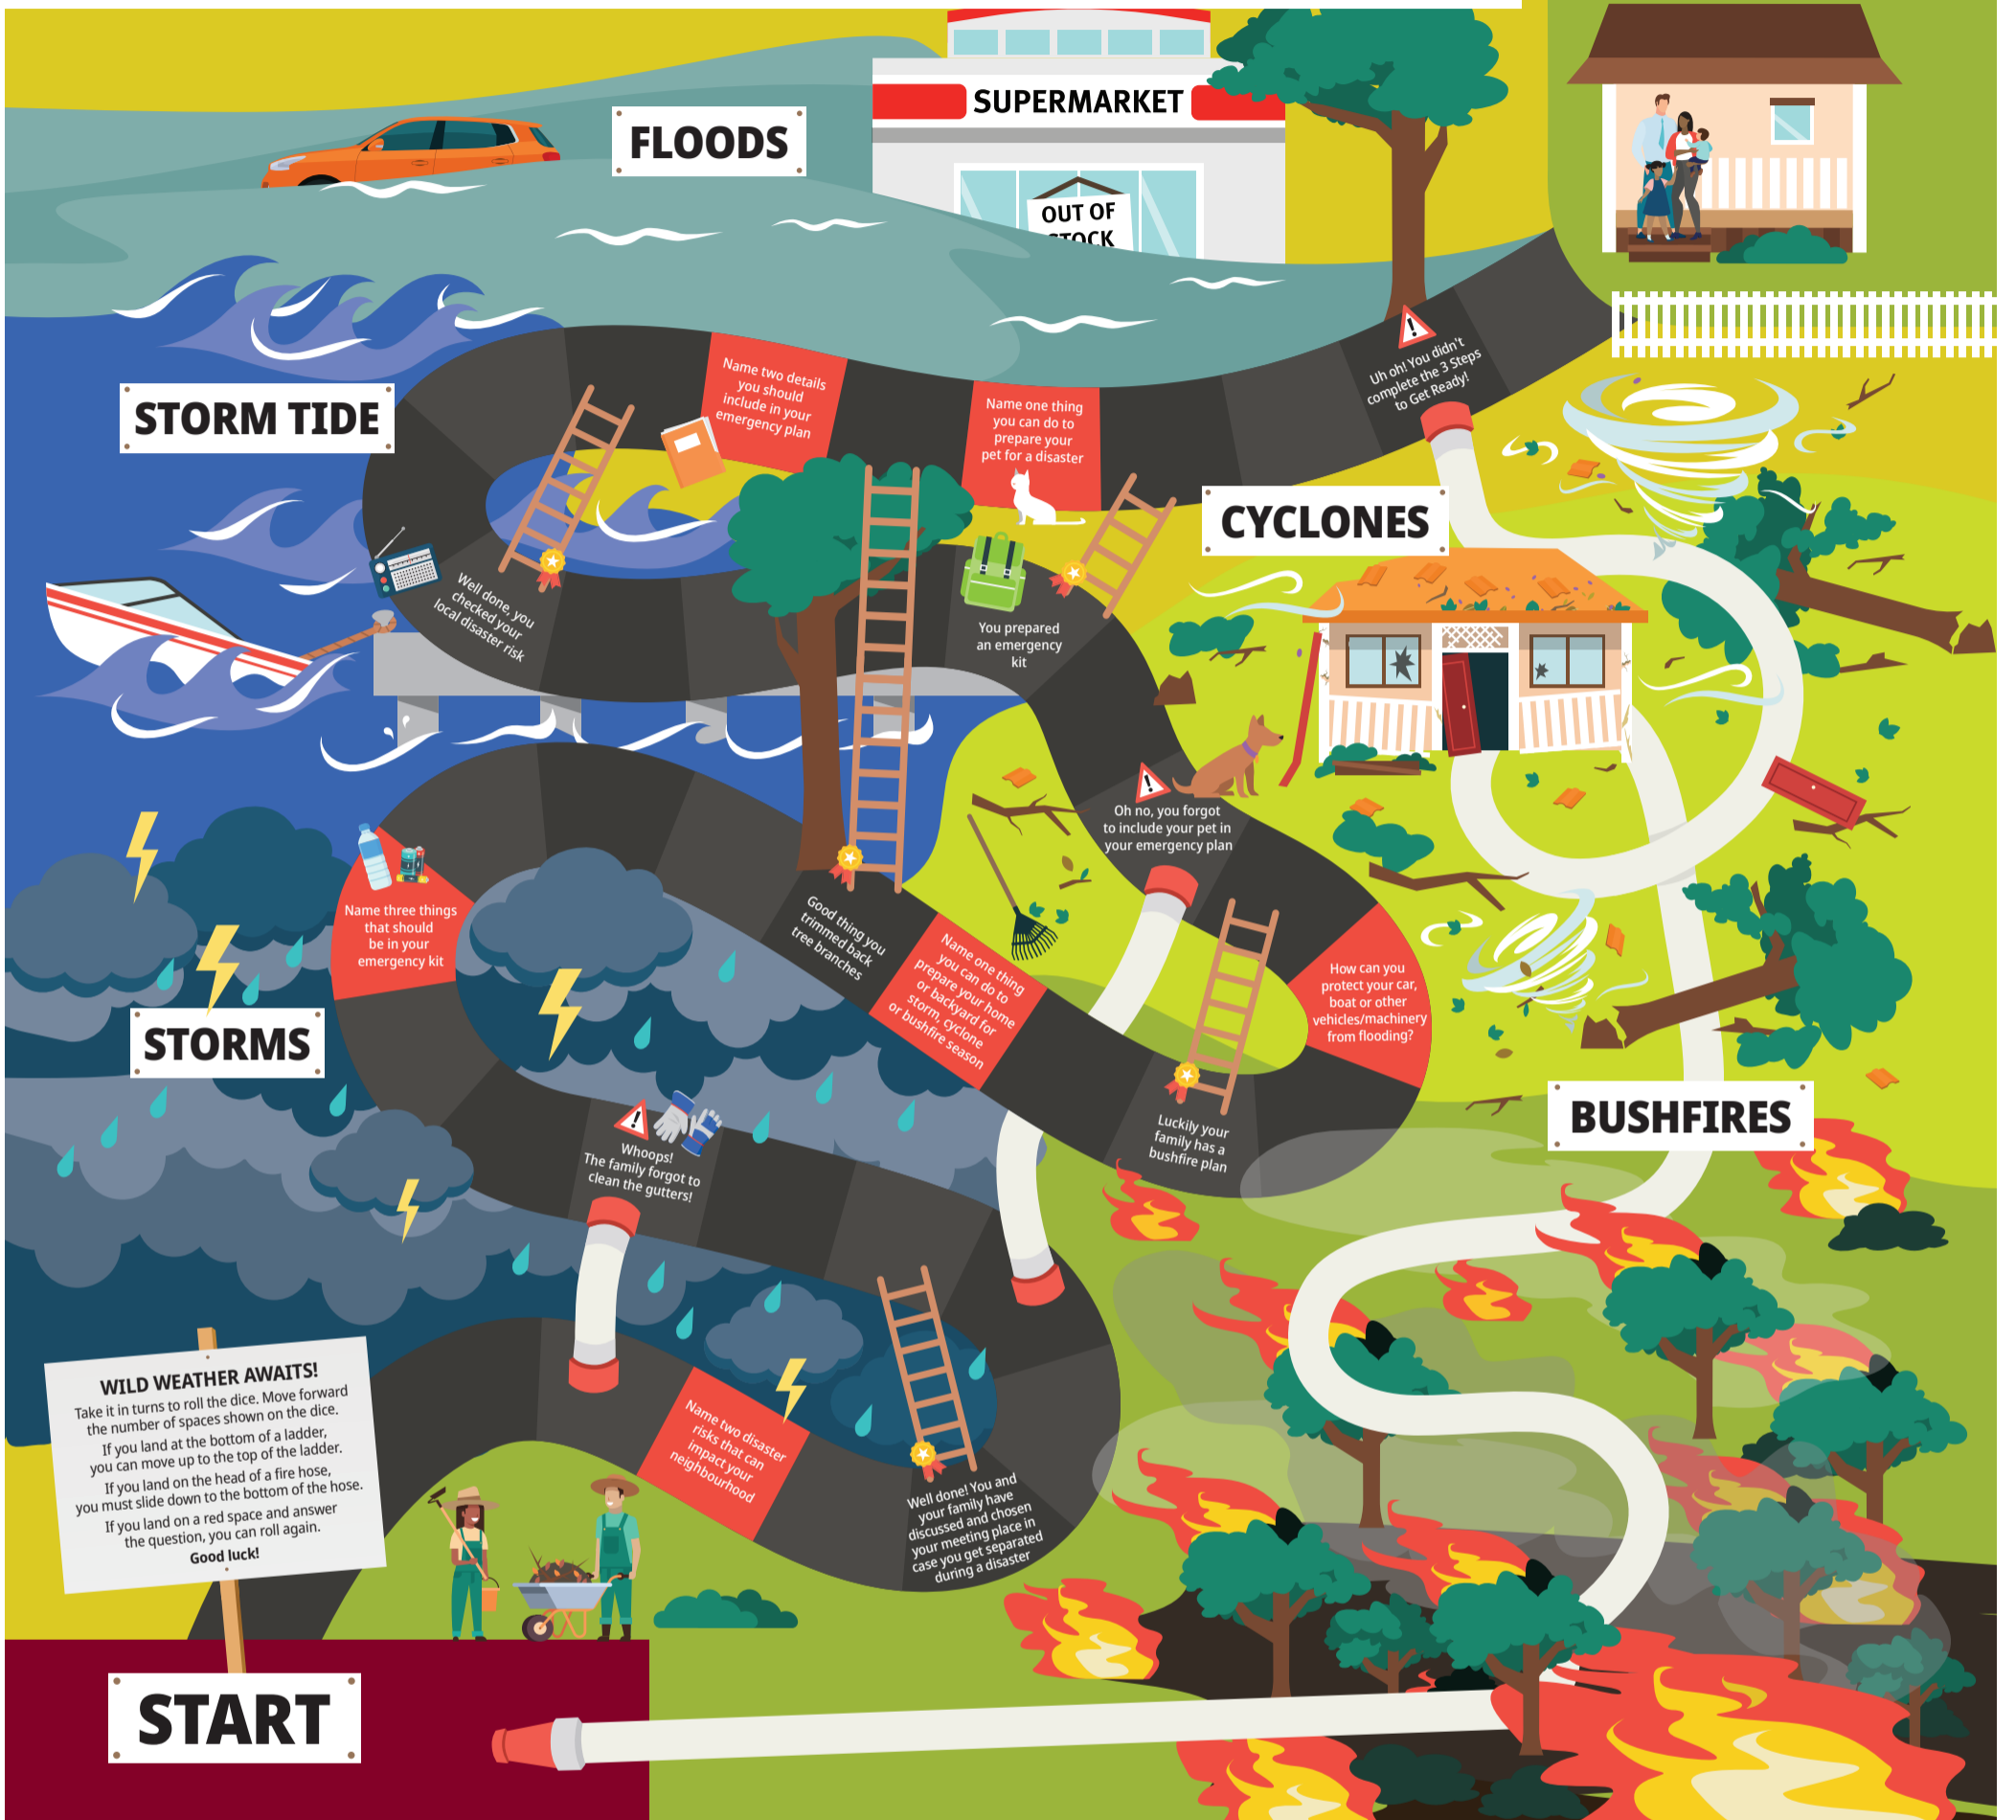

ATTENTION PLAYERS!

ARE YOU READY FOR AN ADVENTURE?

get ready
QUEENSLAND

MAKE YOUR OWN DICE CUT-OUT

- 1 Cut along the solid lines, making sure to include the tabs. You may need an adult to help with this.
- 2 Fold along the dotted lines, making sure to keep the dots on the outside.
- 3 Fold the tabs and glue as instructed to make a cube shape.
- 4 Fold side 6 into place last.
- 5 Now you're ready to roll!