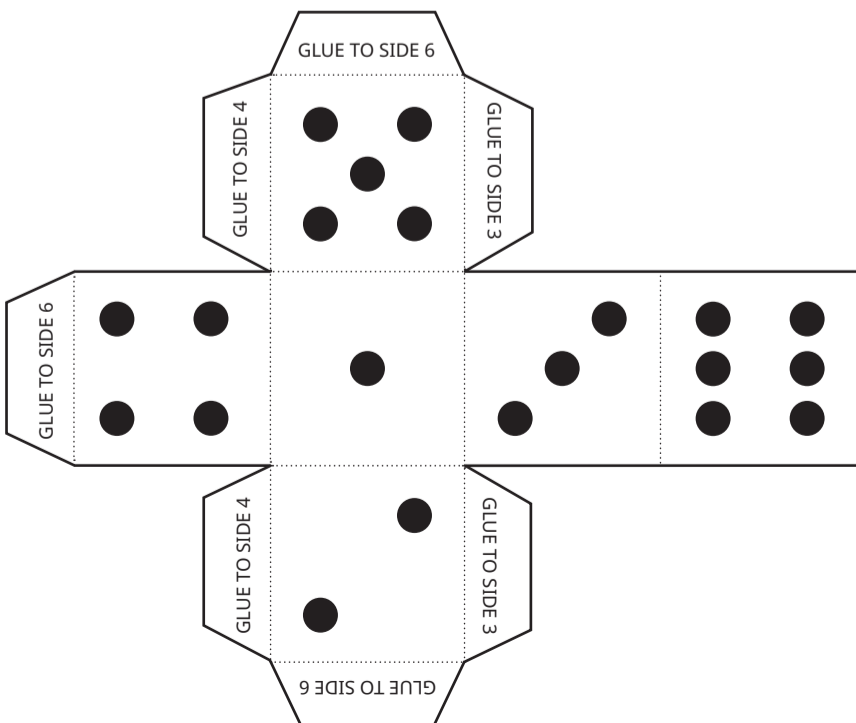

ATTENTION PLAYERS!

ARE YOU READY FOR AN ADVENTURE?

get ready
QUEENSLAND

MAKE YOUR OWN DICE CUT-OUT

- 1 Cut along the solid lines, making sure to include the tabs. You may need an adult to help with this.
- 2 Fold along the dotted lines, making sure to keep the dots on the outside.
- 3 Fold the tabs and glue as instructed to make a cube shape.
- 4 Fold side 6 into place last.
- 5 Now you're ready to roll!